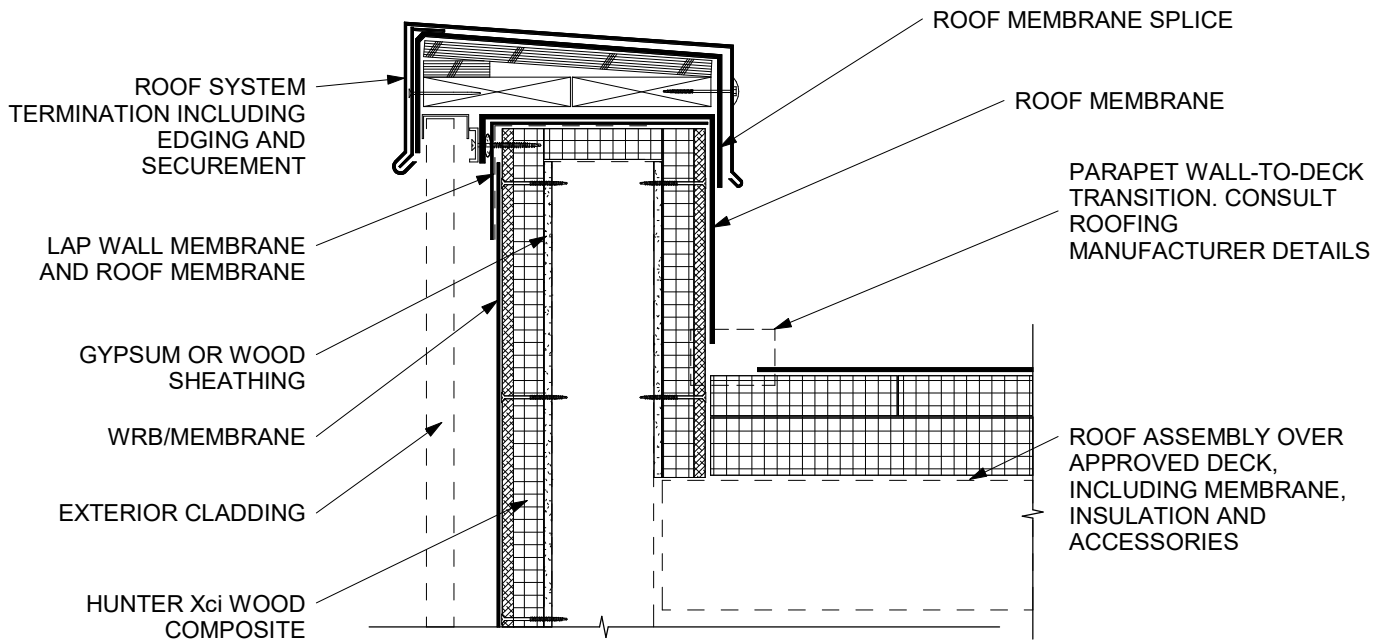

HUNTER
CONTINUOUS INSULATION

Hunter Xci Polyiso - Steel Frame Parapet

Hunter Xci Wood Composite

Continuous Insulation under WRB
With Sheathing

Exterior Cladding
Non-Masonry

Drawing Not To Scale

www.hunterpanels.com 888.746.1114