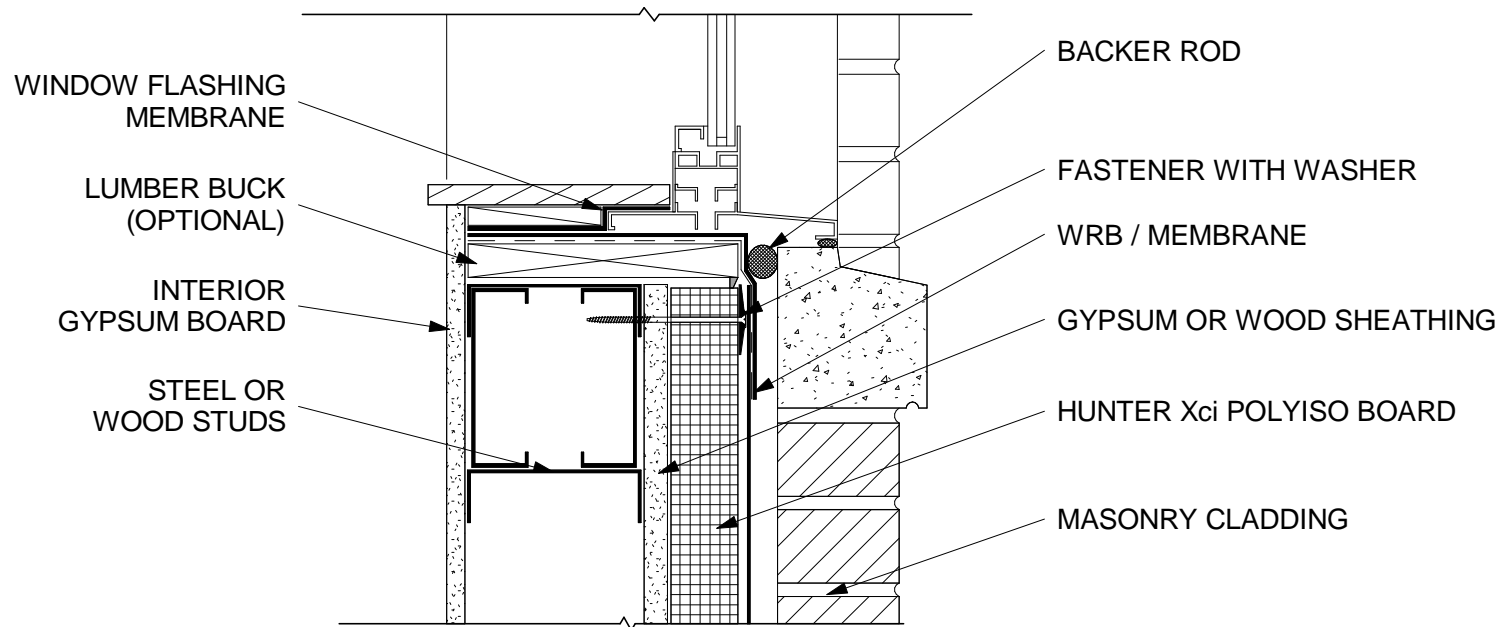

Hunter Xci Polyiso - Punched Inline Window Detail - Sill

Hunter Xci Polyiso
Non-Composite

Continuous Insulation under WRB
With Sheathing

Masonry Cladding

Drawing Not To Scale

www.hunterpanels.com 888.746.1114