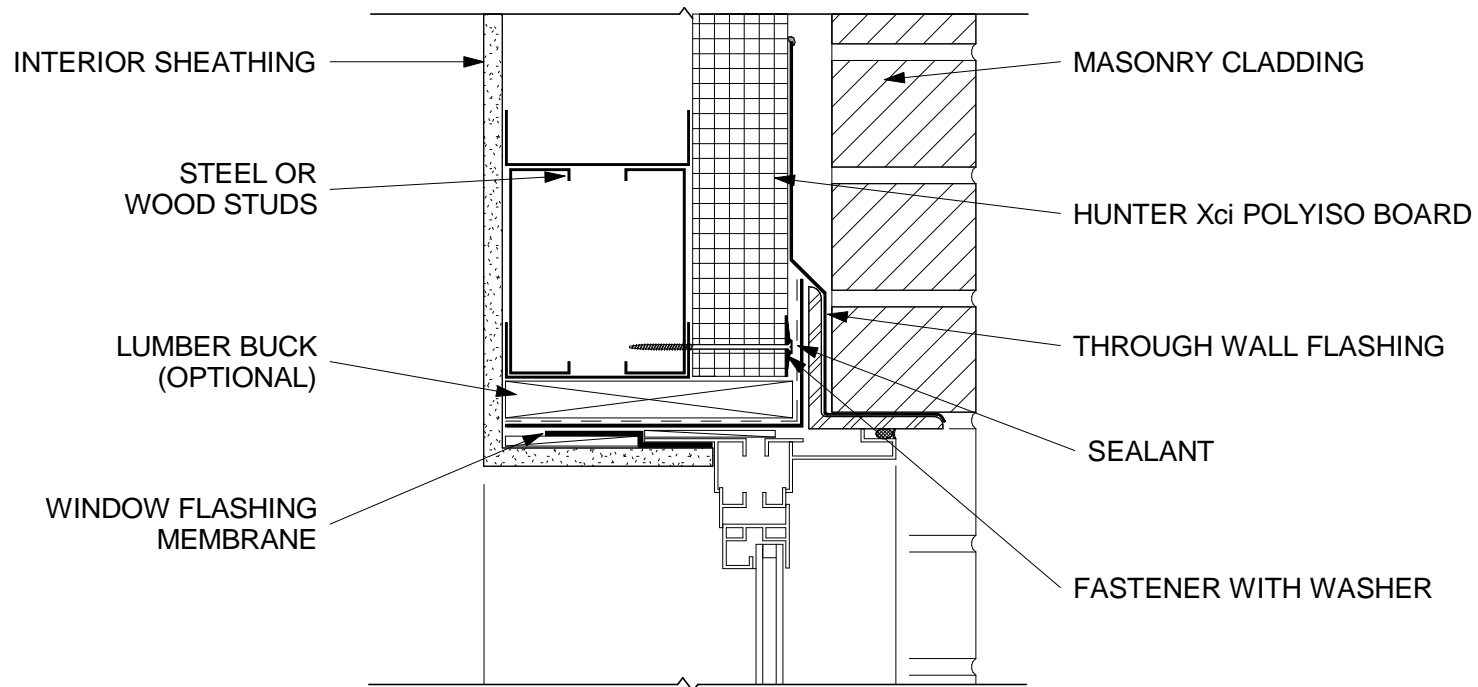

Hunter Xci Polyiso - Punched Inline Window Detail - Head

Hunter Xci Polyiso
Non-Composite

Continuous Insulation functions as
WRB and Thermal Barrier
No Sheathing

Masonry Cladding

Drawing Not To Scale

www.hunterpanels.com 888.746.1114