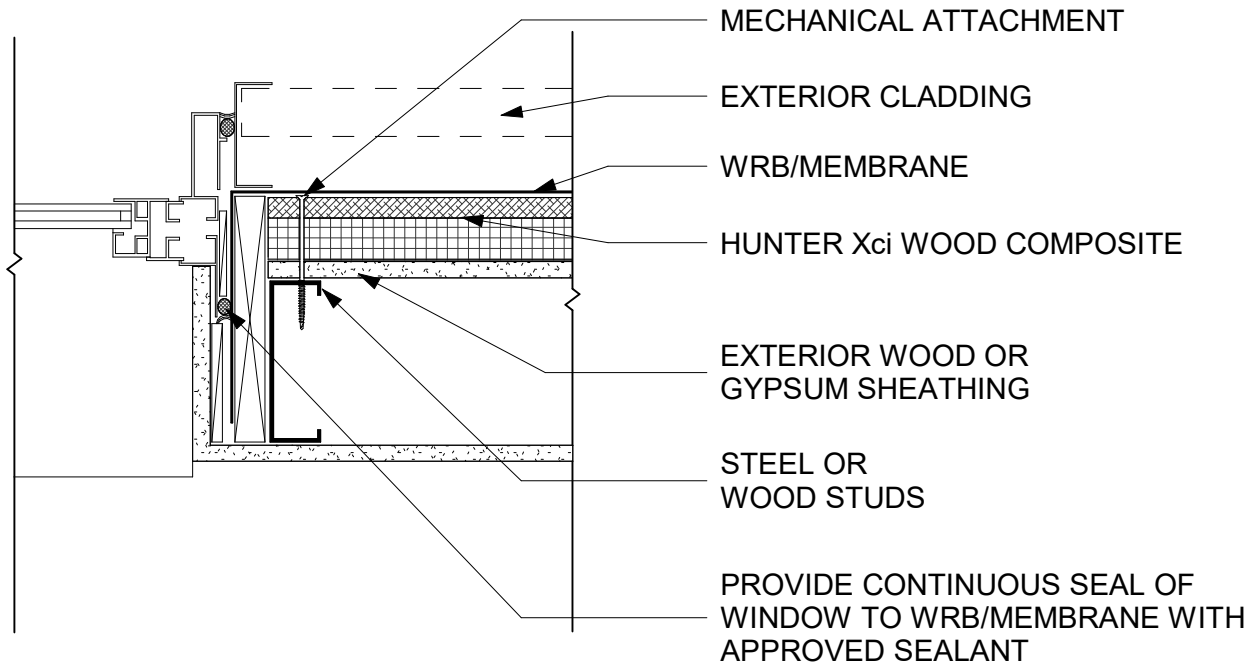

Hunter Xci Polyiso - Punched Inline Window Detail - Jamb

Hunter Xci Wood Composite

Continuous Insulation under WRB
With Sheathing

Exterior Cladding
Non-Masonry

NOTE

FASTEN AND SHIM WINDOWS ACCORDING
TO MANUFACTURERS INSTRUCTIONS