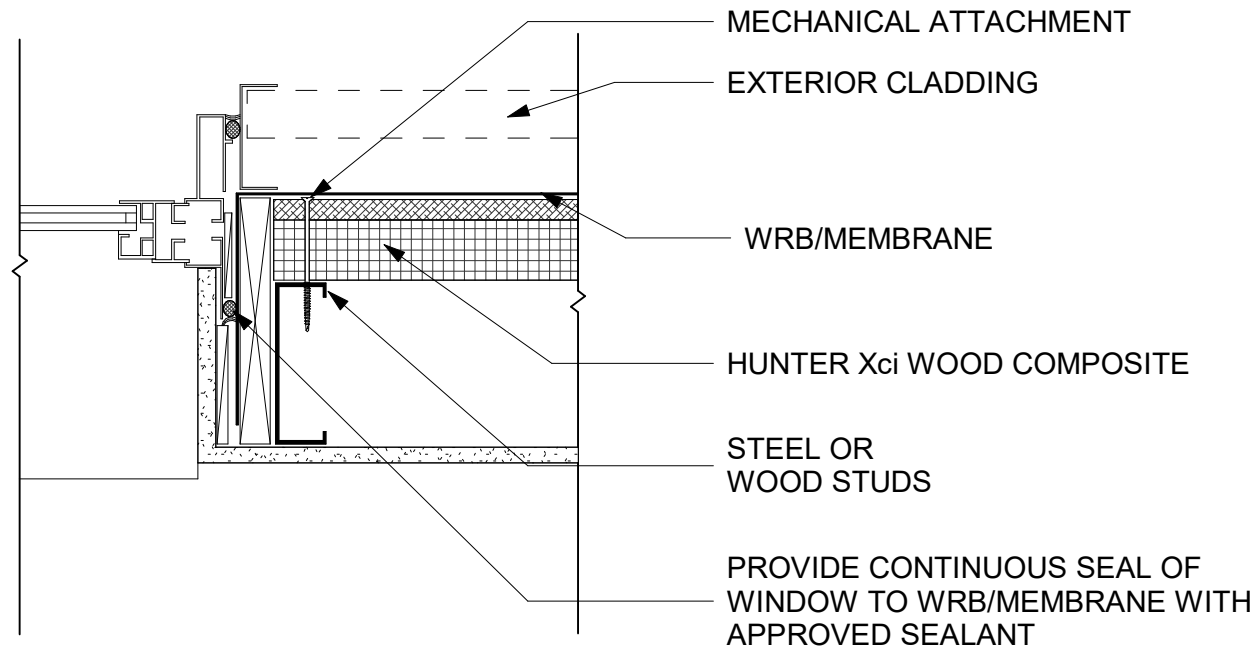

# Hunter Xci Polyiso - Punched Inline Window Detail - Jamb

Hunter Xci Wood Composite

Continuous Insulation under WRB  
No Sheathing

Exterior Cladding  
Non-Masonry

## NOTE

FASTEN AND SHIM WINDOWS ACCORDING  
TO MANUFACTURERS INSTRUCTIONS

Drawing Not To Scale

[www.hunterpanels.com](http://www.hunterpanels.com) 888.746.1114