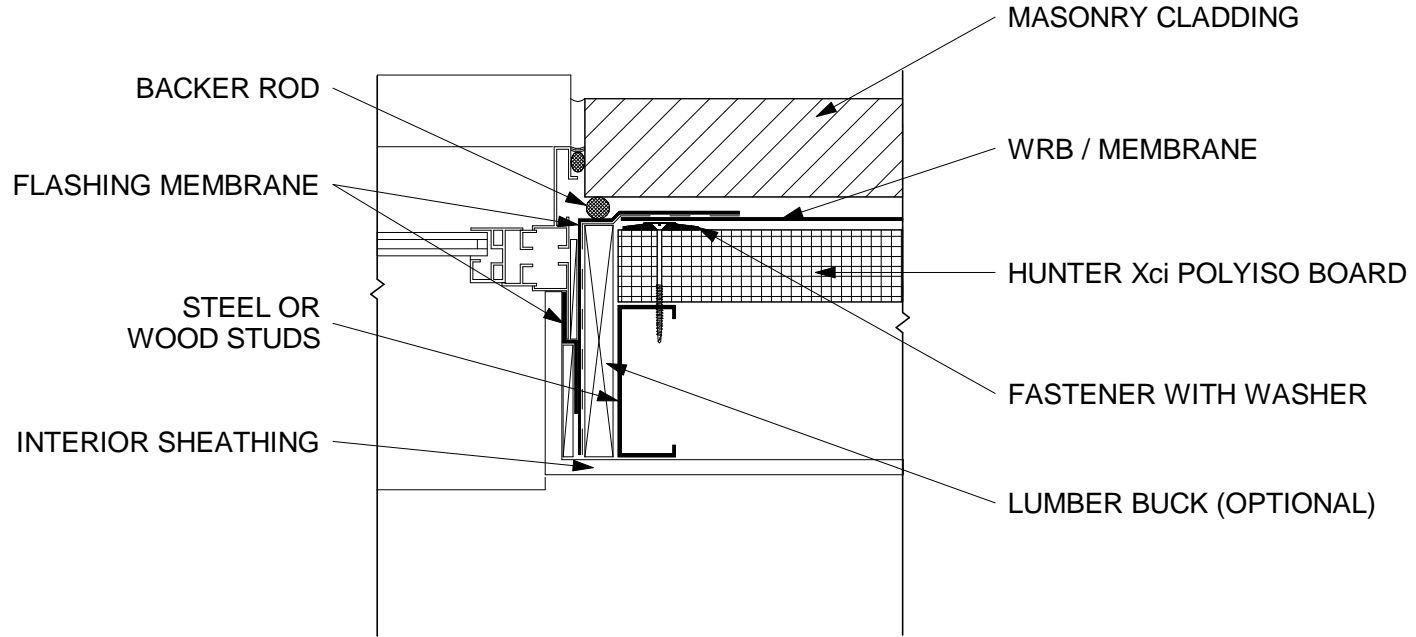

# Hunter Xci Polyiso - Punched Inline Window Detail - Jamb

Hunter Xci Polyiso  
Non-Composite

Continuous Insulation under WRB  
No Sheathing

Masonry Cladding

Drawing Not To Scale

[www.hunterpanels.com](http://www.hunterpanels.com) 888.746.1114