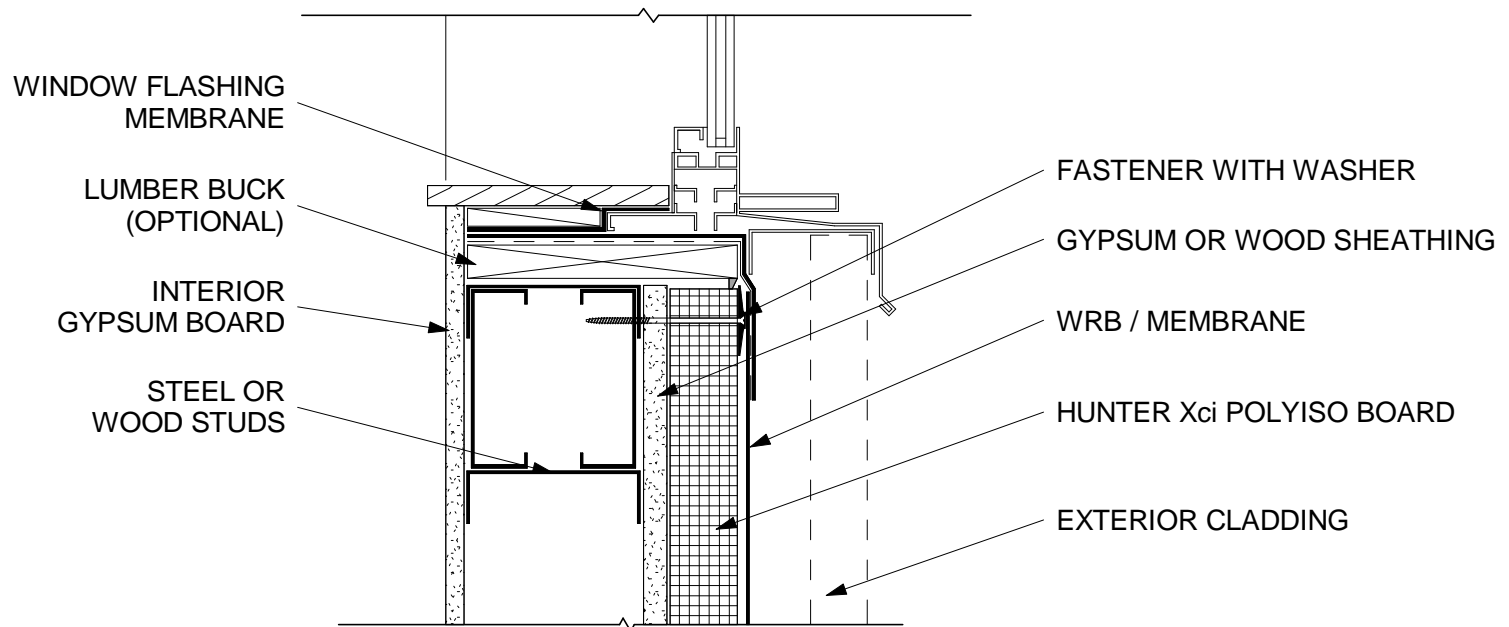

Hunter Xci Polyiso - Punched Inline Window Detail - Sill

Hunter Xci Polyiso
Non-Composite

Continuous Insulation under WRB
With Sheathing

Exterior Cladding
Non-Masonry

Drawing Not To Scale

www.hunterpanels.com 888.746.1114