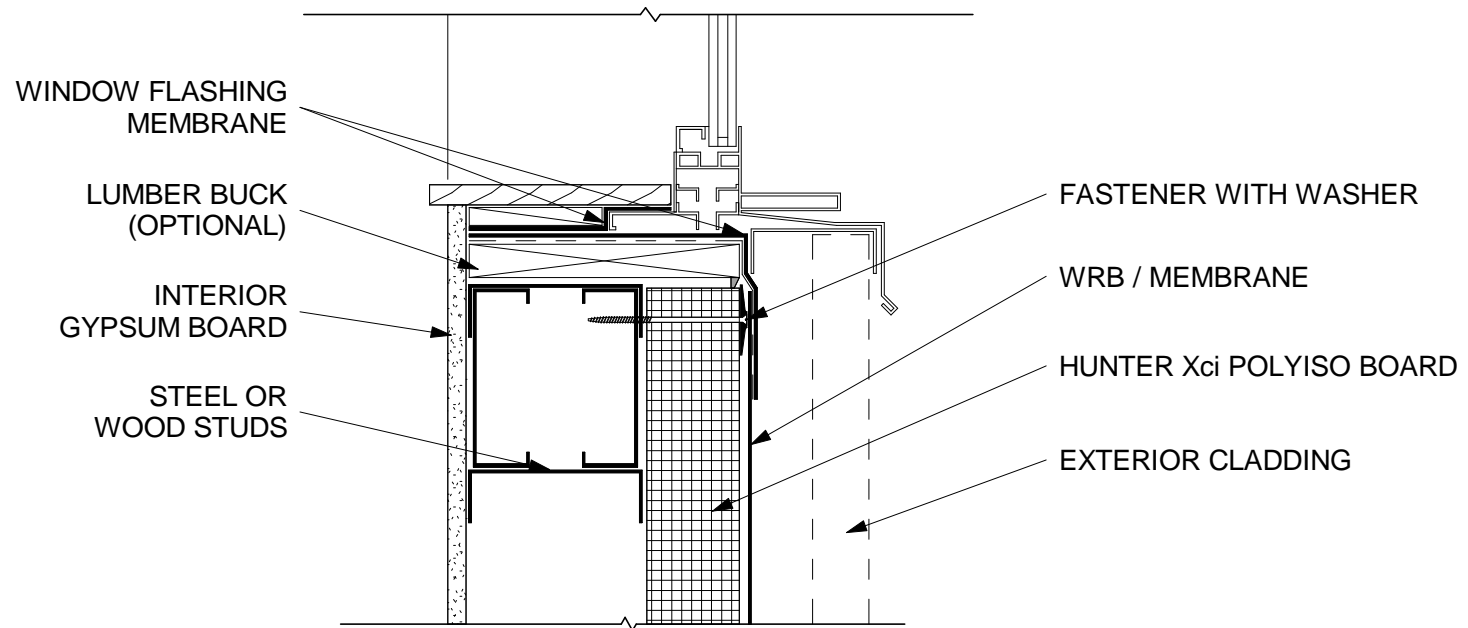

Hunter Xci Polyiso - Punched Inline Window Detail - Sill

Hunter Xci Polyiso
Non-Composite

Continuous Insulation under WRB
No Sheathing

Exterior Cladding
Non-Masonry

Drawing Not To Scale

www.hunterpanels.com 888.746.1114