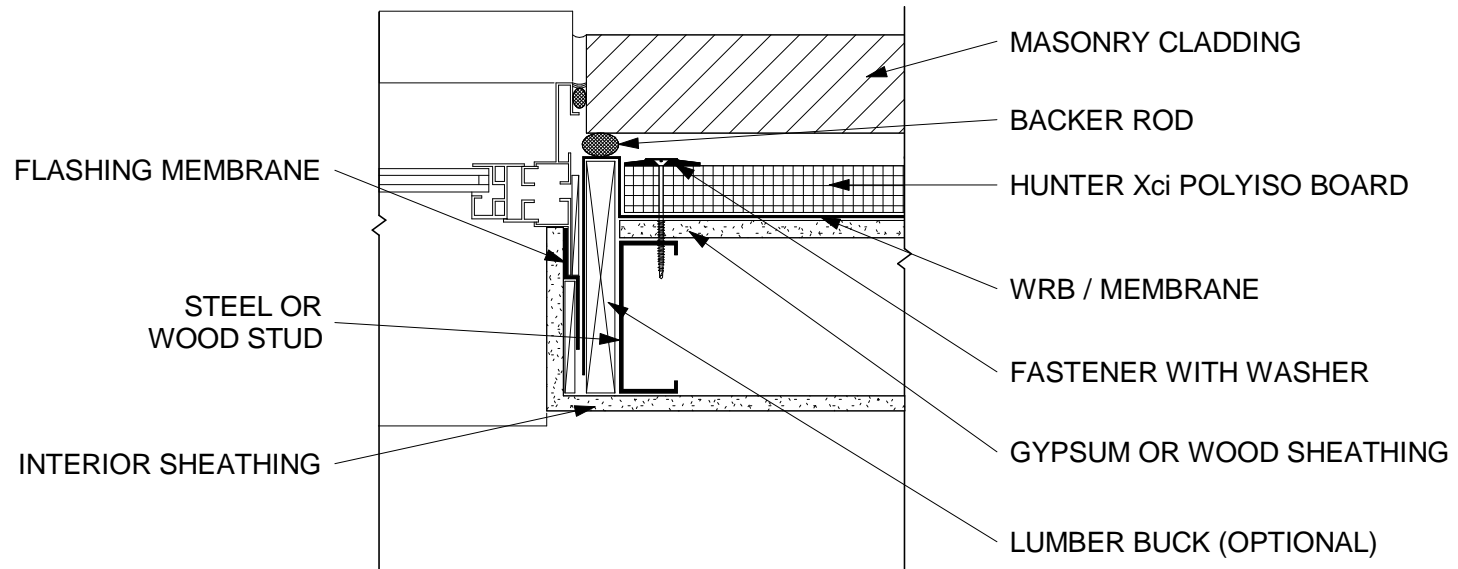

Hunter Xci Polyiso - Punched Inline Window Detail - Jamb

Hunter Xci Polyiso
Non-Composite

Continuous Insulation over WRB
With Sheathing

Masonry Cladding

Drawing Not To Scale

www.hunterpanels.com 888.746.1114