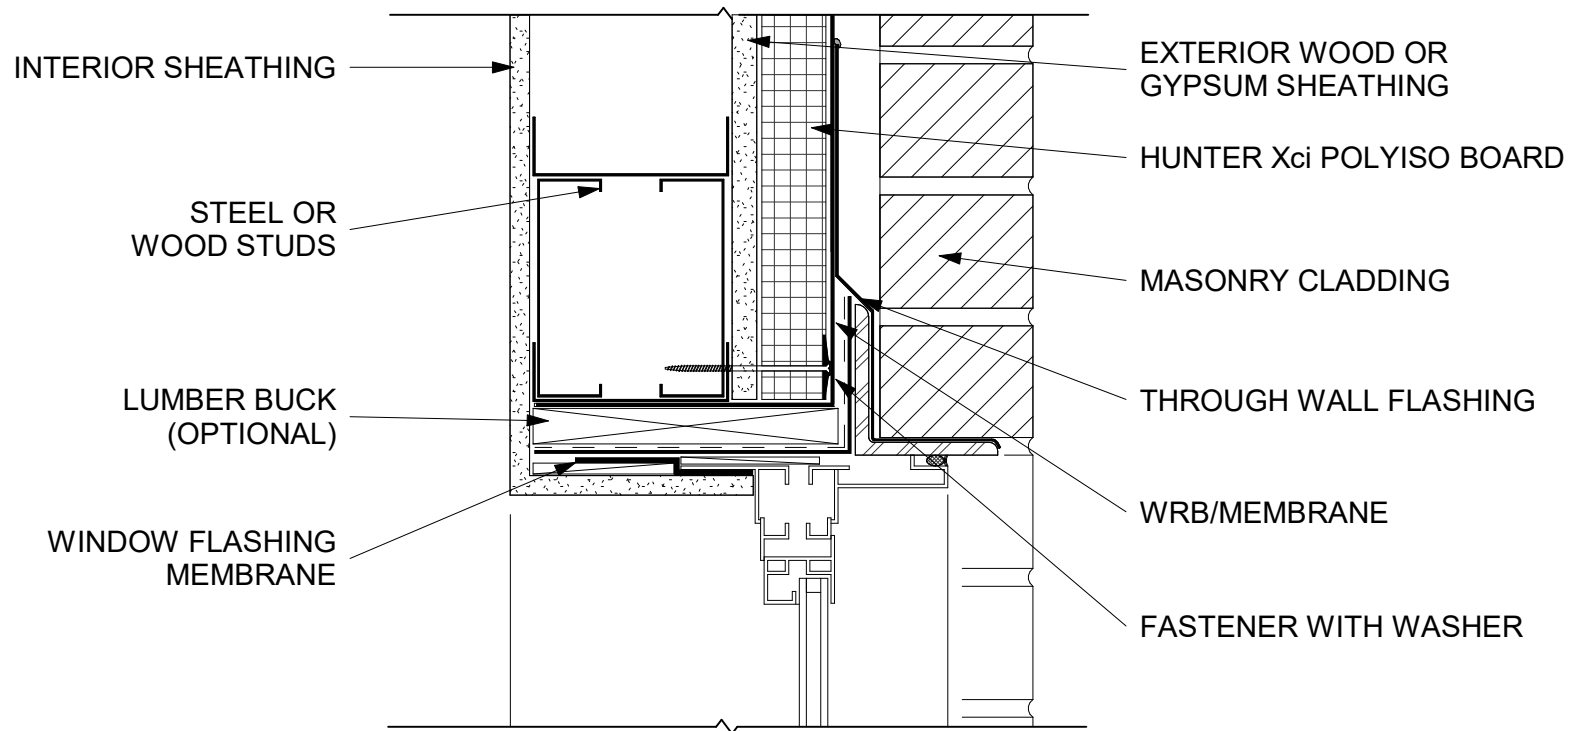

# Hunter Xci Polyiso - Punched Inline Window Detail - Head

Hunter Xci Polyiso  
Non-Composite

Continuous Insulation under WRB  
With Sheathing

Masonry Cladding

Drawing Not To Scale

[www.hunterpanels.com](http://www.hunterpanels.com) 888.746.1114