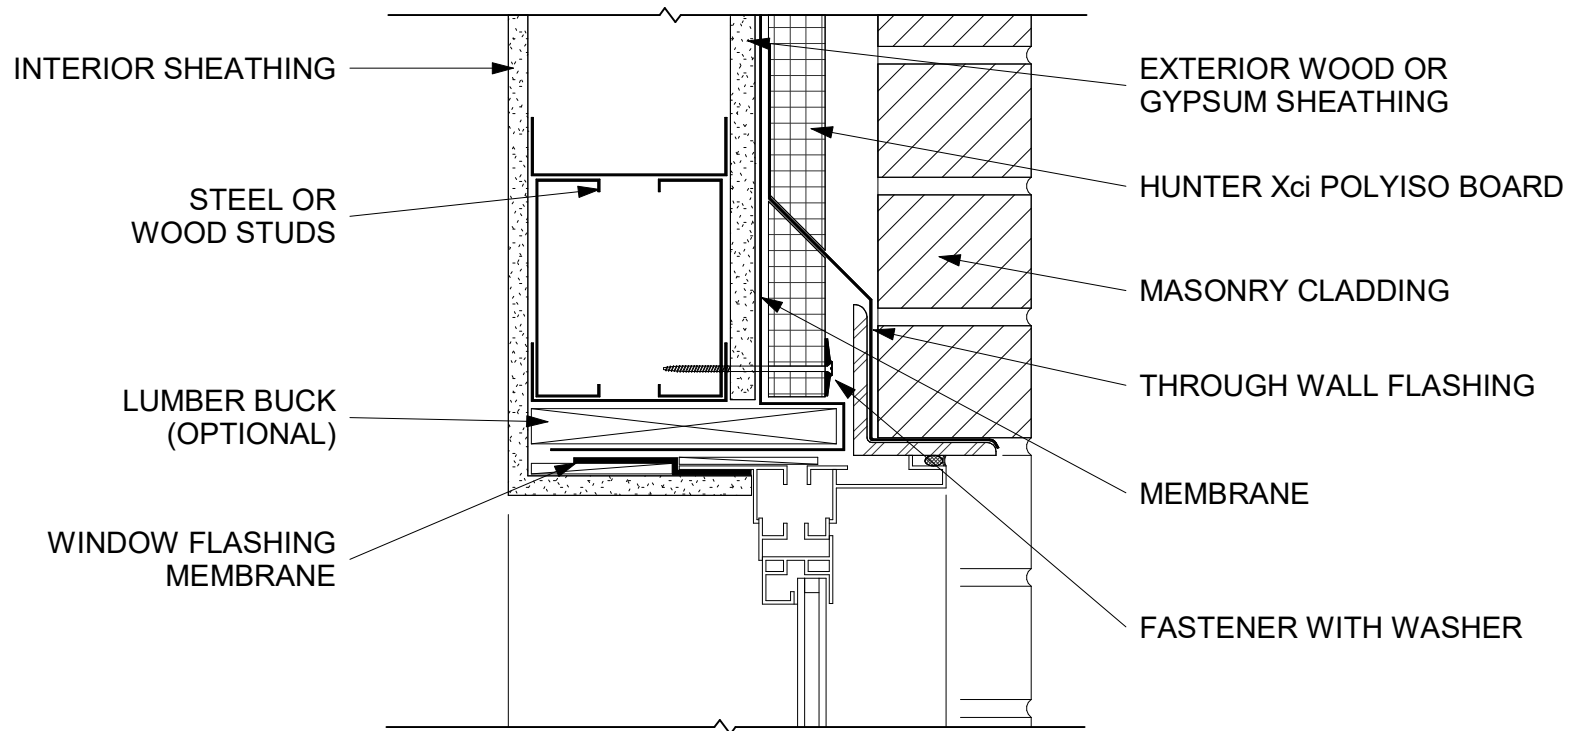

# Hunter Xci Polyiso - Punched Inline Window Detail - Head

Hunter Xci Polyiso  
Non-Composite

Continuous Insulation over WRB  
With Sheathing

Masonry Cladding

Drawing Not To Scale

[www.hunterpanels.com](http://www.hunterpanels.com) 888.746.1114