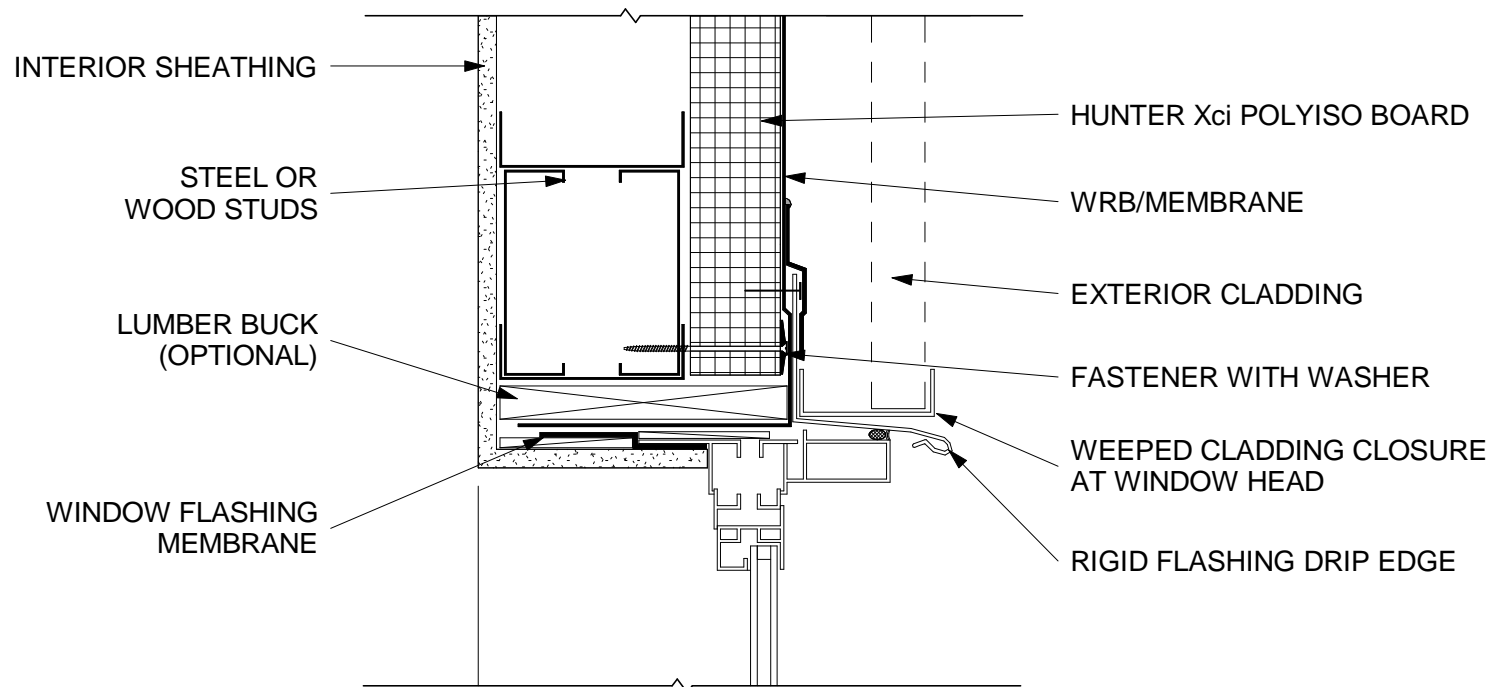

# Hunter Xci Polyiso - Punched Inline Window Detail - Head

Hunter Xci Polyiso  
Non-Composite

Continuous Insulation under WRB  
No Sheathing

Exterior Cladding  
Non-Masonry

Drawing Not To Scale

[www.hunterpanels.com](http://www.hunterpanels.com) 888.746.1114