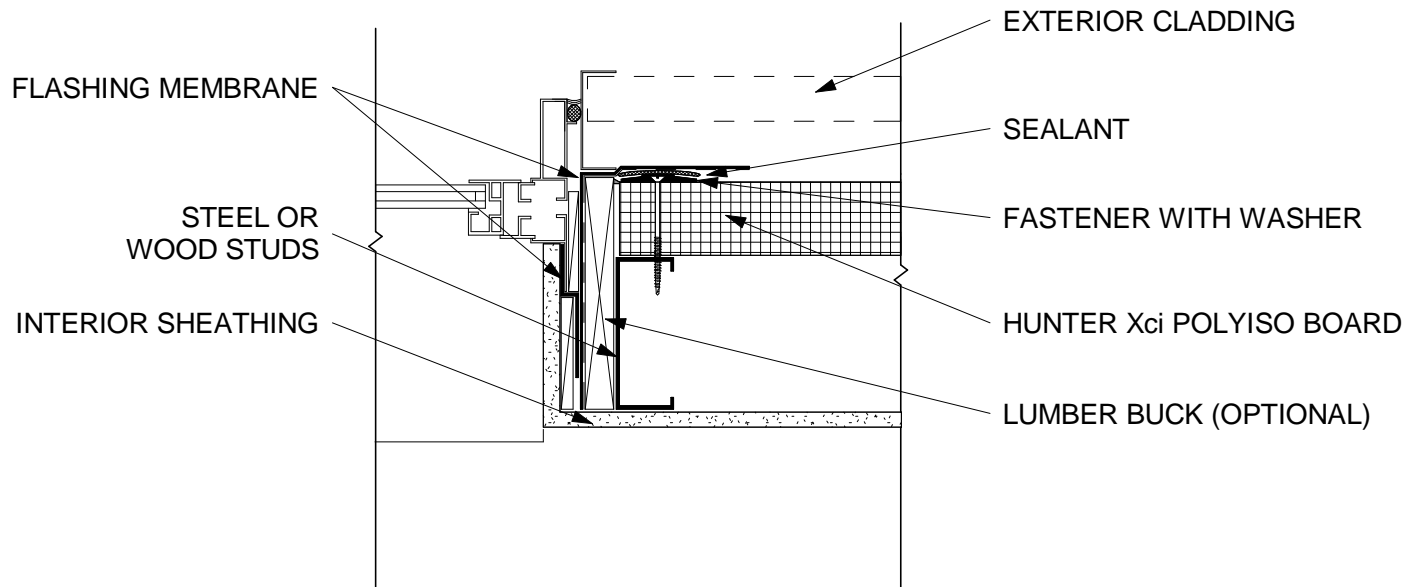

Hunter Xci Polyiso - Punched Inline Window Detail - Jamb

Hunter Xci Polyiso
Non-Composite

Continuous Insulation functions as
WRB and Thermal Barrier
No Sheathing

Exterior Cladding
Non-Masonry

Drawing Not To Scale