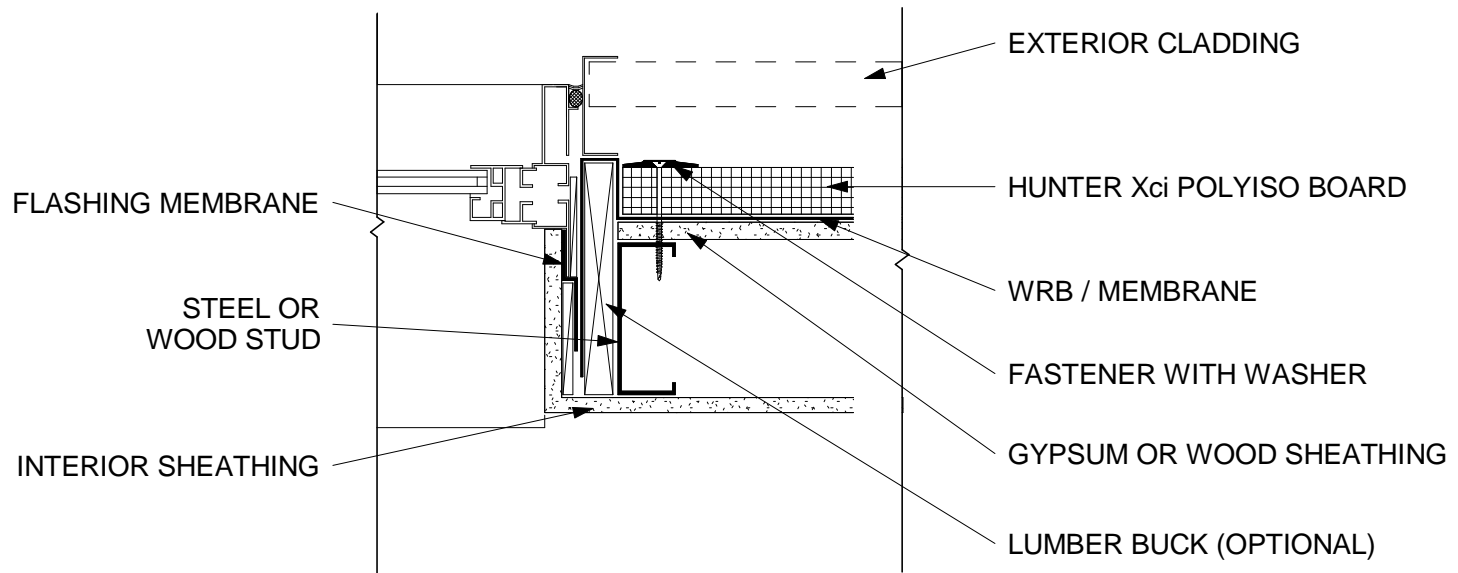

Hunter Xci Polyiso - Punched Inline Window Detail - Jamb

Hunter Xci Polyiso
Non-Composite

Continuous Insulation over WRB
With Sheathing

Exterior Cladding
Non-Masonry

Drawing Not To Scale

www.hunterpanels.com 888.746.1114