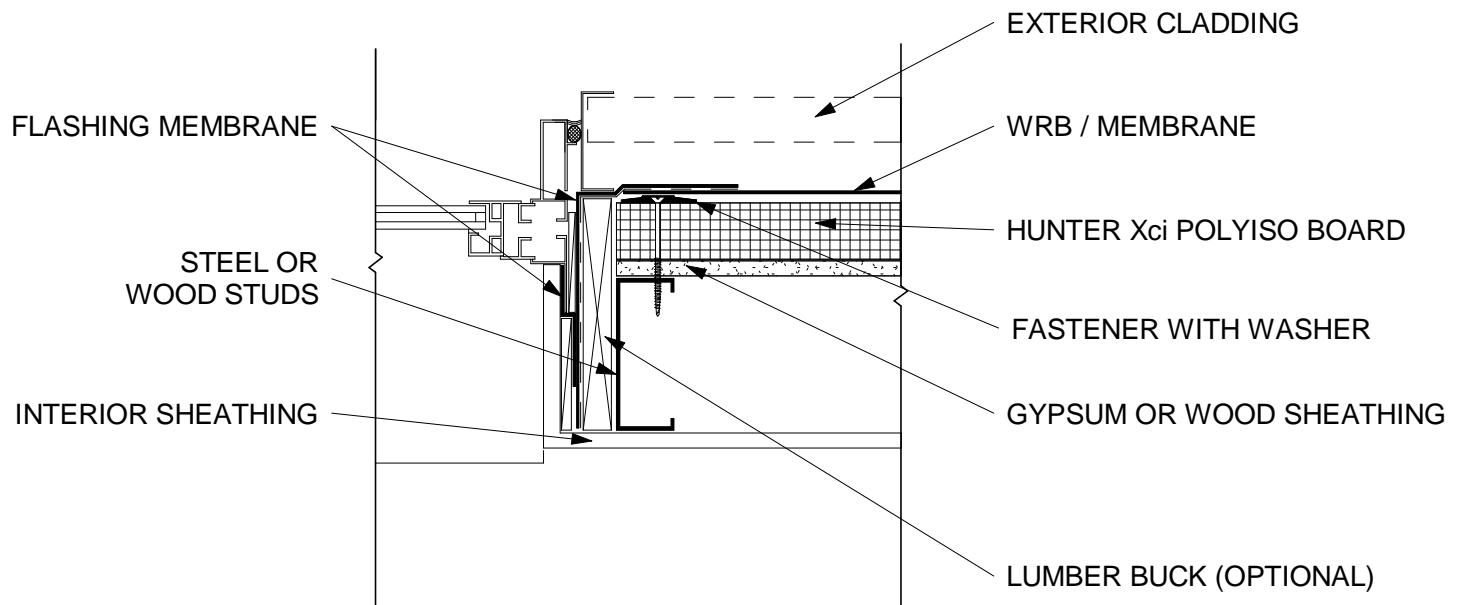

Hunter Xci Polyiso - Punched Inline Window Detail - Jamb

Hunter Xci Polyiso
Non-Composite

Continuous Insulation under WRB
With Sheathing

Exterior Cladding
Non-Masonry

Drawing Not To Scale

www.hunterpanels.com 888.746.1114