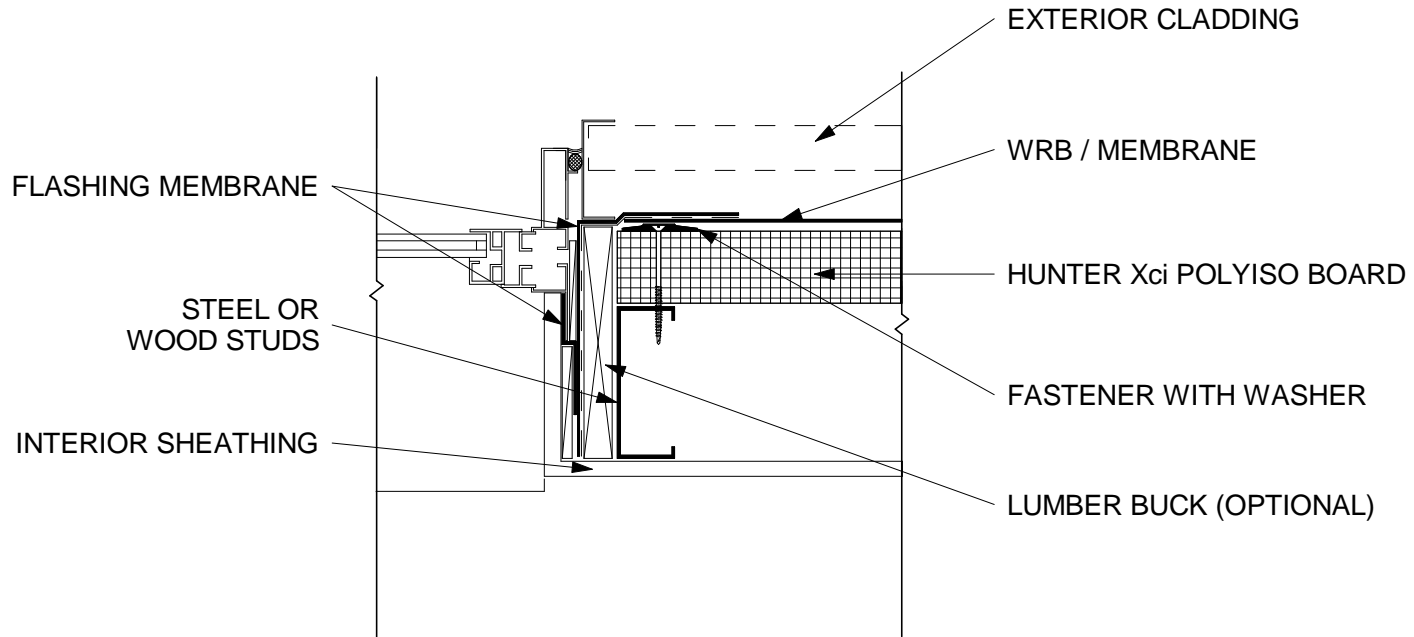

Hunter Xci Polyiso - Punched Inline Window Detail - Jamb

Hunter Xci Polyiso
Non-Composite

Continuous Insulation under WRB
No Sheathing

Exterior Cladding
Non-Masonry

Drawing Not To Scale

www.hunterpanels.com 888.746.1114