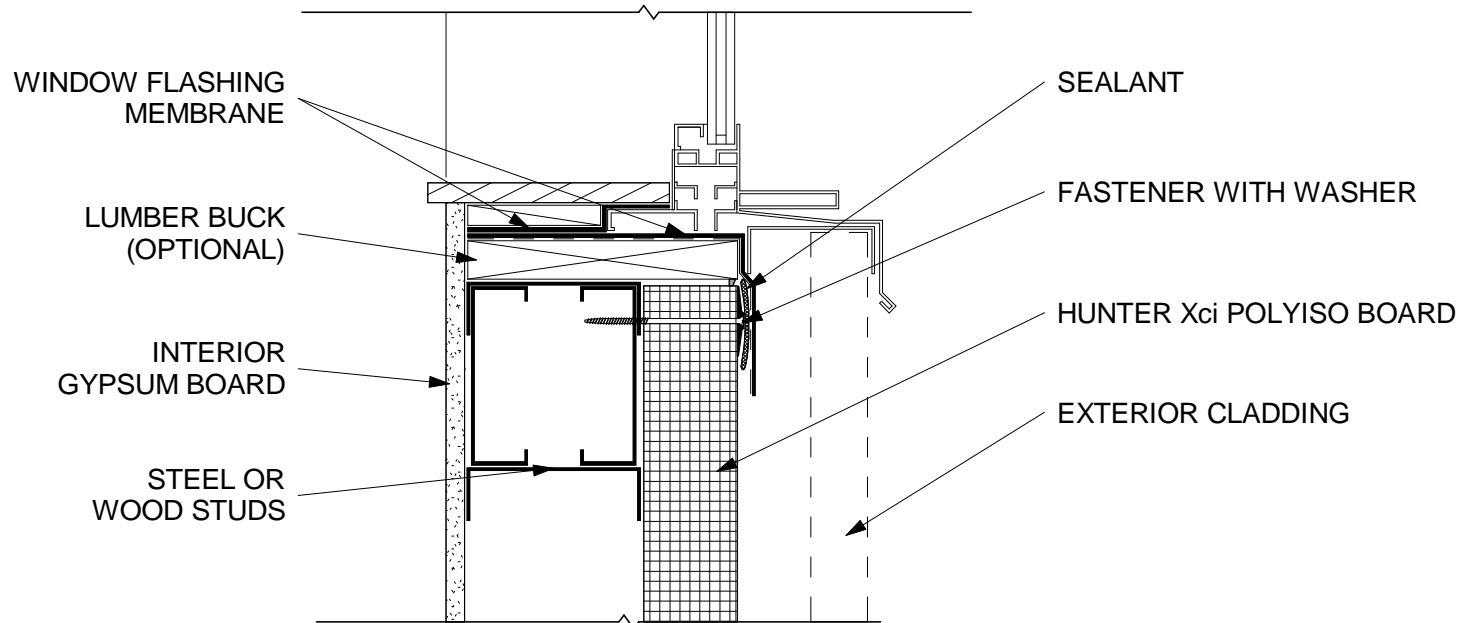

# Hunter Xci Polyiso - Punched Inline Window Detail - Sill

Hunter Xci Polyiso  
Non-Composite

Continuous Insulation functions as  
WRB and Thermal Barrier  
No Sheathing

Exterior Cladding  
Non-Masonry

Drawing Not To Scale