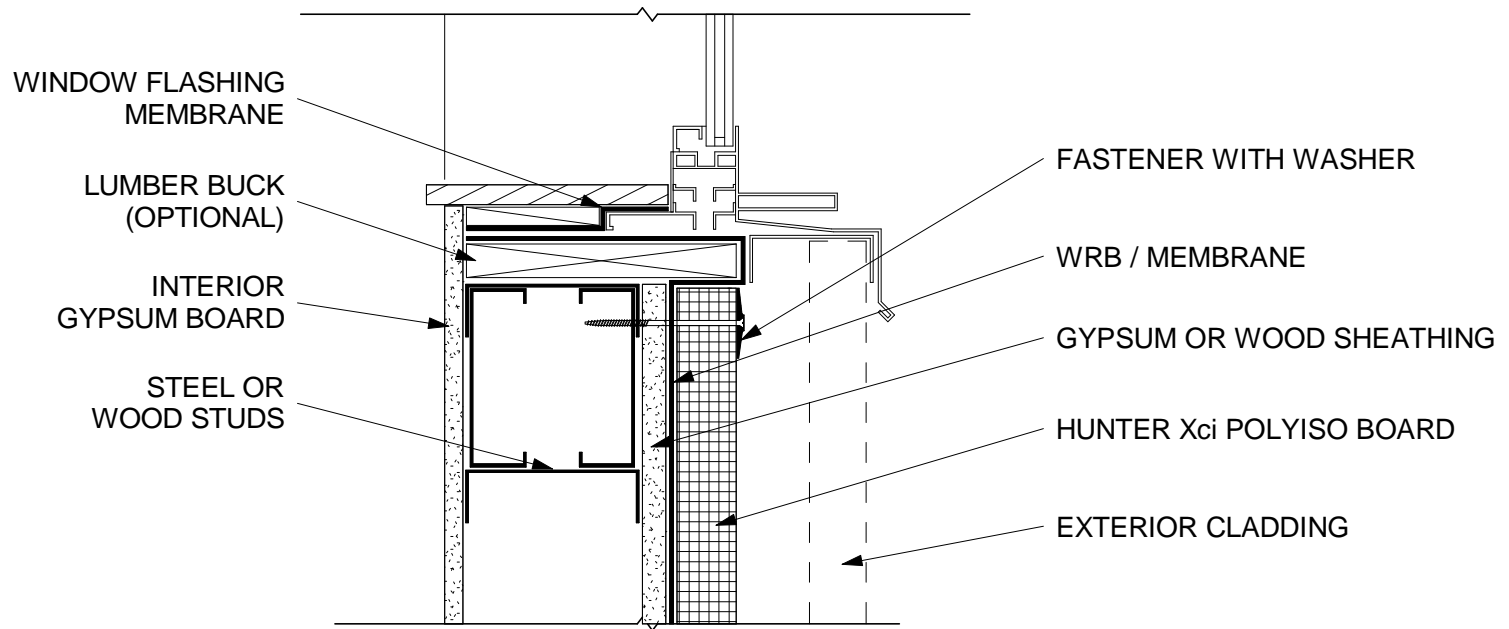

Hunter Xci Polyiso - Punched Inline Window Detail - Sill

Hunter Xci Polyiso
Non-Composite

Continuous Insulation over WRB
With Sheathing

Exterior Cladding
Non-Masonry

Drawing Not To Scale

www.hunterpanels.com 888.746.1114